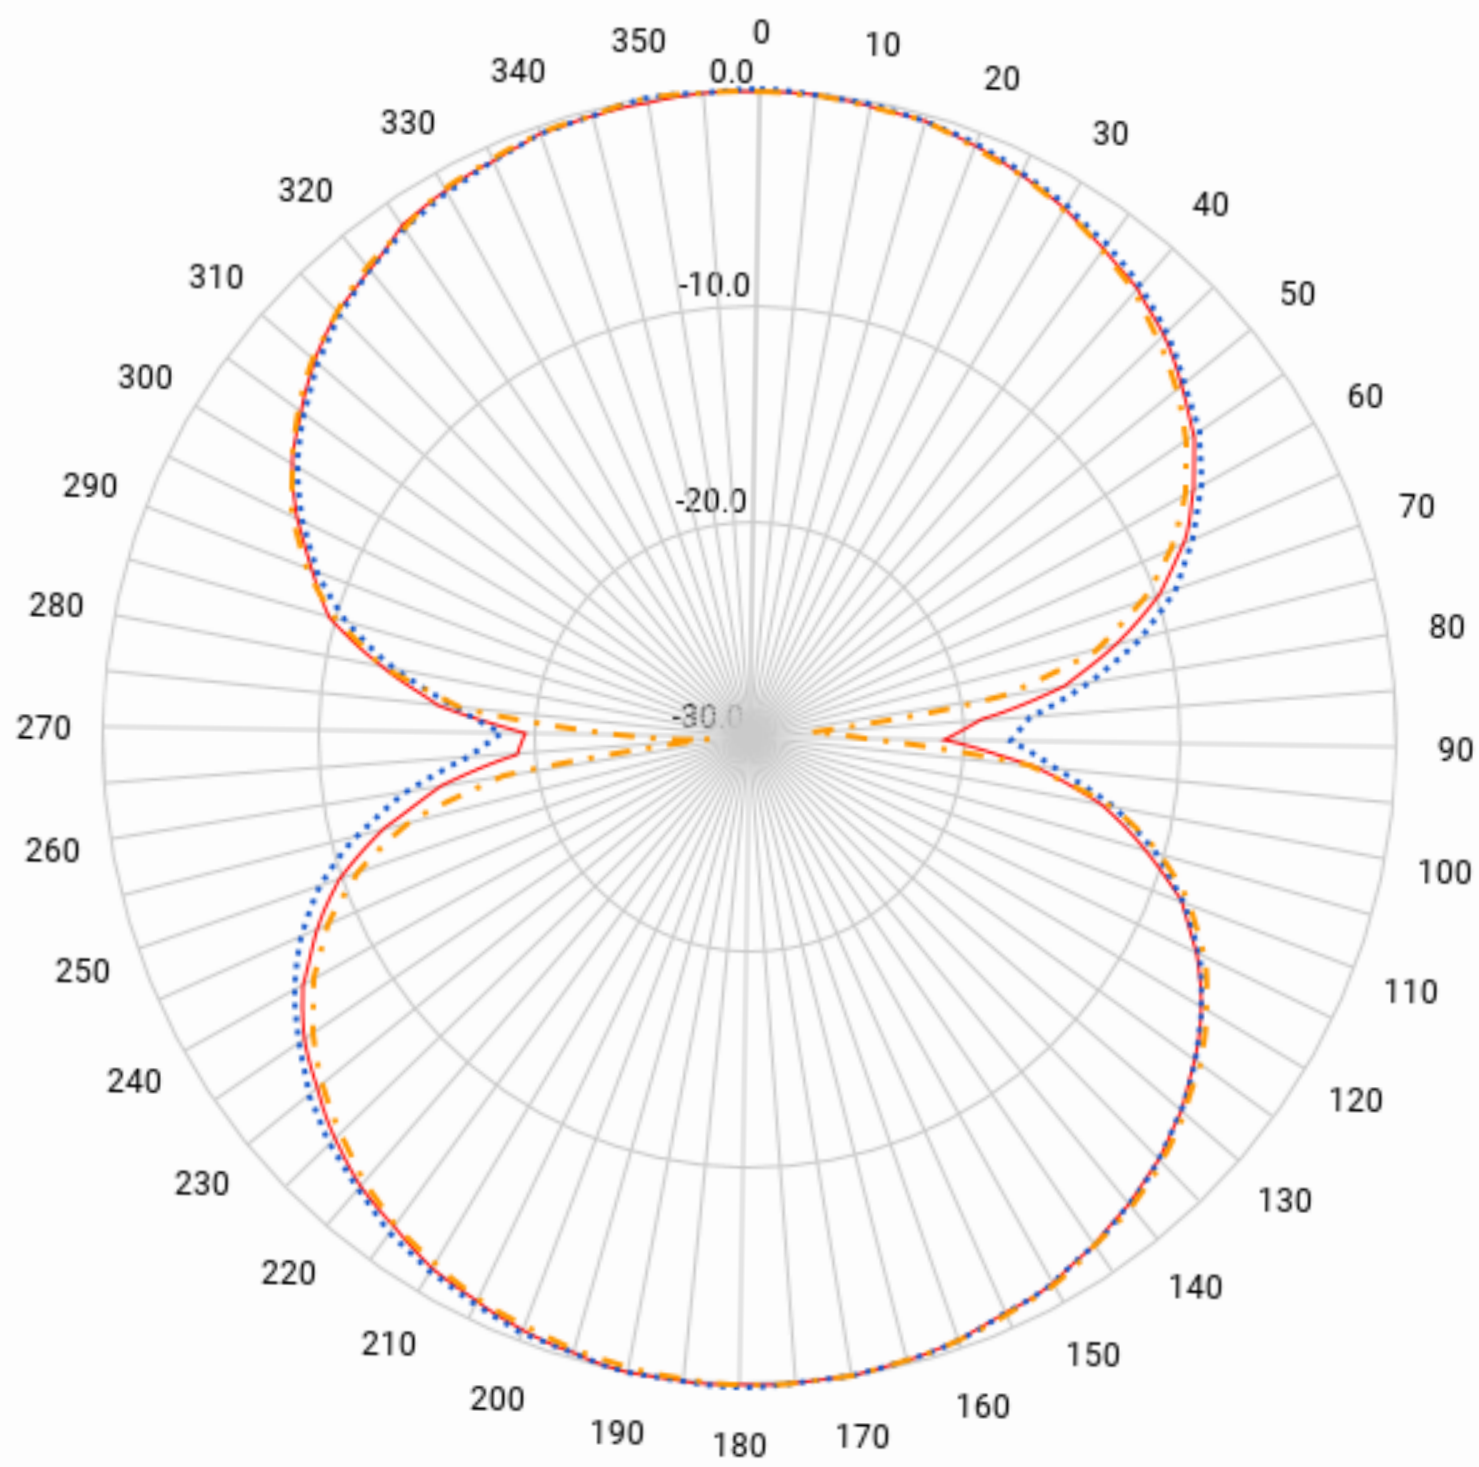

**Extinct Audio BM9 ribbon microphone - directivity response plots.**

Test date 15 October 2018

Red - 80 Hz; Blue - 125 Hz; Yellow - 200 Hz

Red - 400 Hz; Blue - 800 Hz; Yellow - 1000 Hz

Red - 2 kHz; Blue - 4 kHz; Yellow - 8 kHz

Red - 10 kHz; Blue - 12.5 kHz; Yellow - 16 kHz