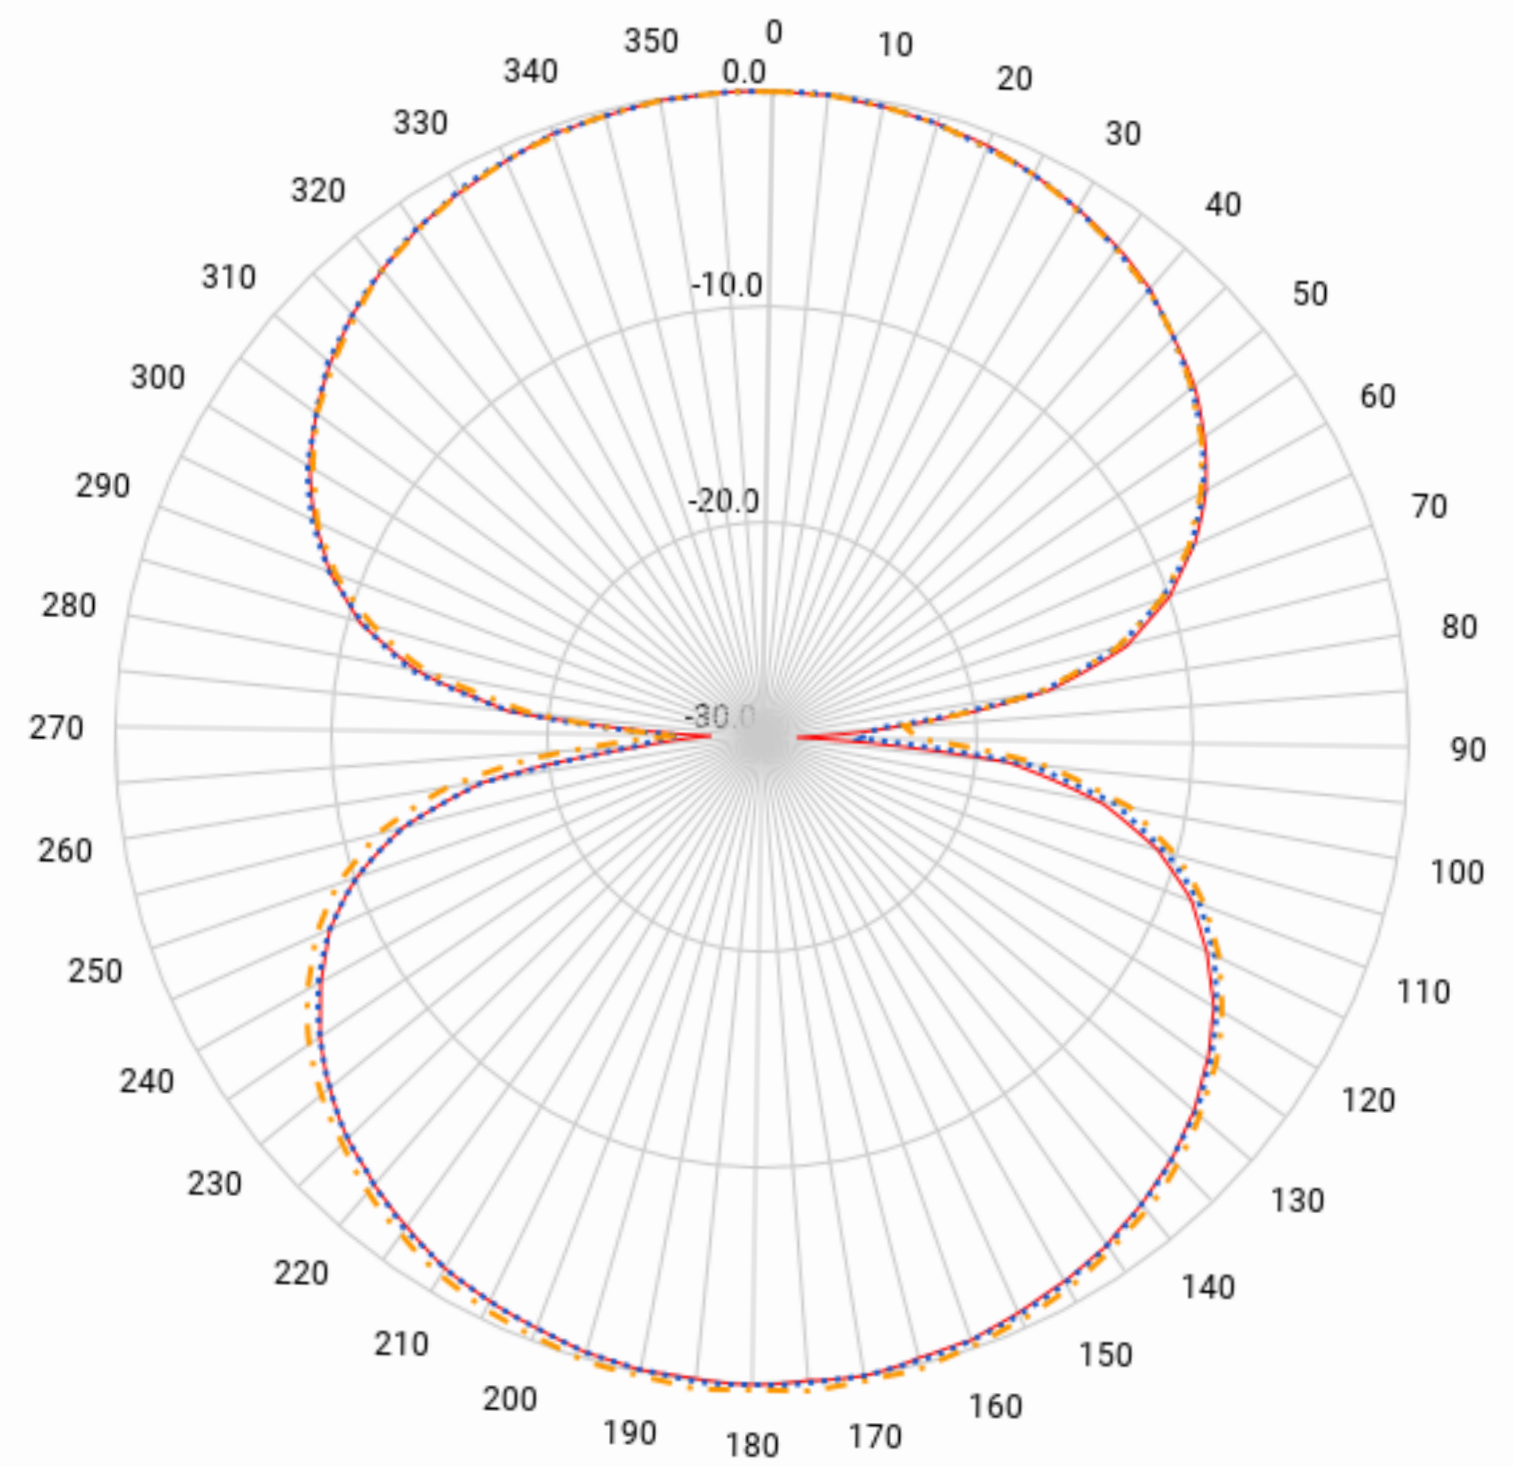

**Extinct Audio BM9 ribbon microphone - directivity response plots.**

Test date 15 October 2018

Red - 80 Hz; Blue - 125 Hz; Yellow - 200 Hz

Red - 400 Hz; Blue - 800 Hz; Yellow - 1000 Hz

Red - 2 kHz; Blue - 4 kHz; Yellow - 8 kHz

Red - 10 kHz; Blue - 12.5 kHz; Yellow - 16 kHz