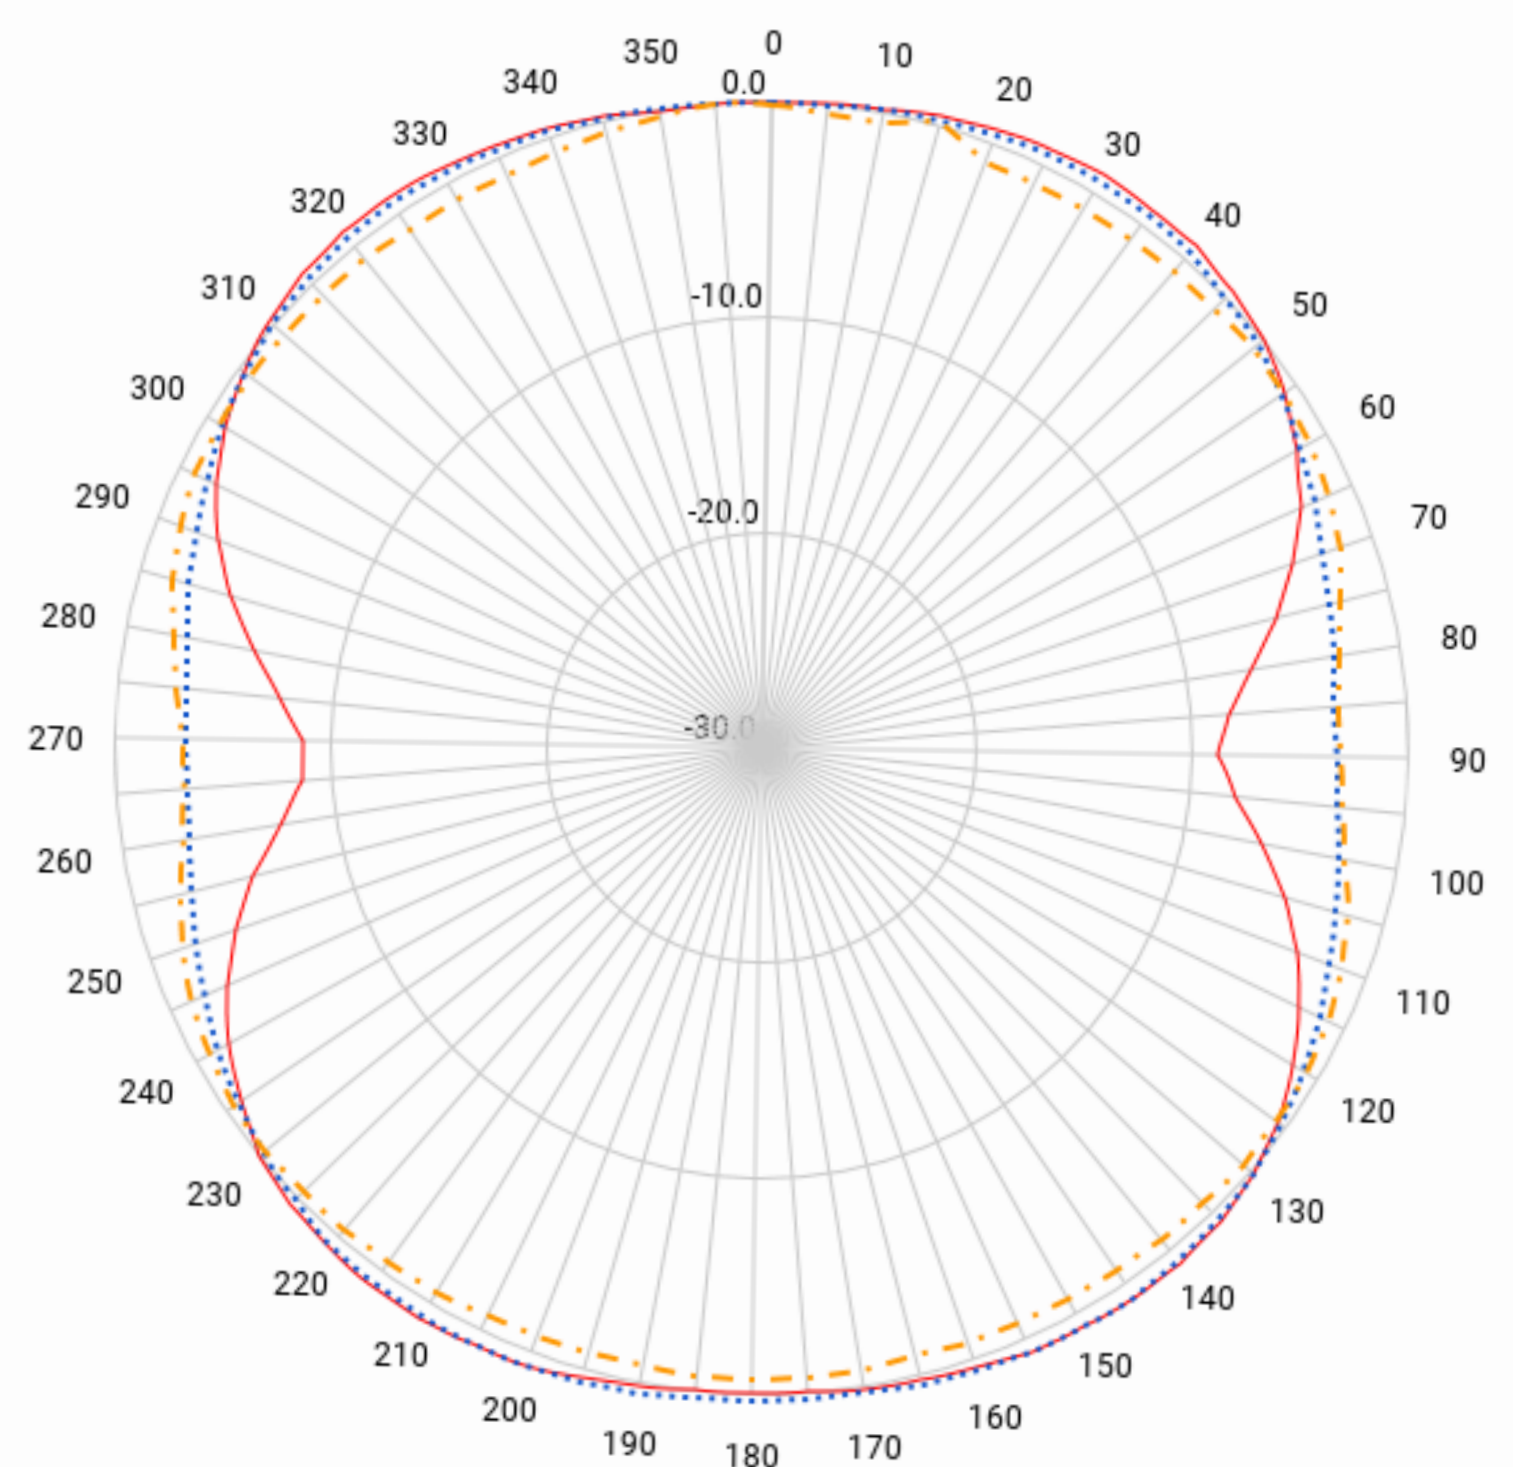

**Extinct Audio BM9 ribbon microphone - directivity response plots.**

Test date 15 October 2018

Red - 80 Hz; Blue - 125 Hz; Yellow - 200 Hz

Red - 400 Hz; Blue - 800 Hz; Yellow - 1000 Hz

Red - 2 kHz; Blue - 4 kHz; Yellow - 8 kHz

Red - 10 kHz; Blue - 12.5 kHz; Yellow - 16 kHz