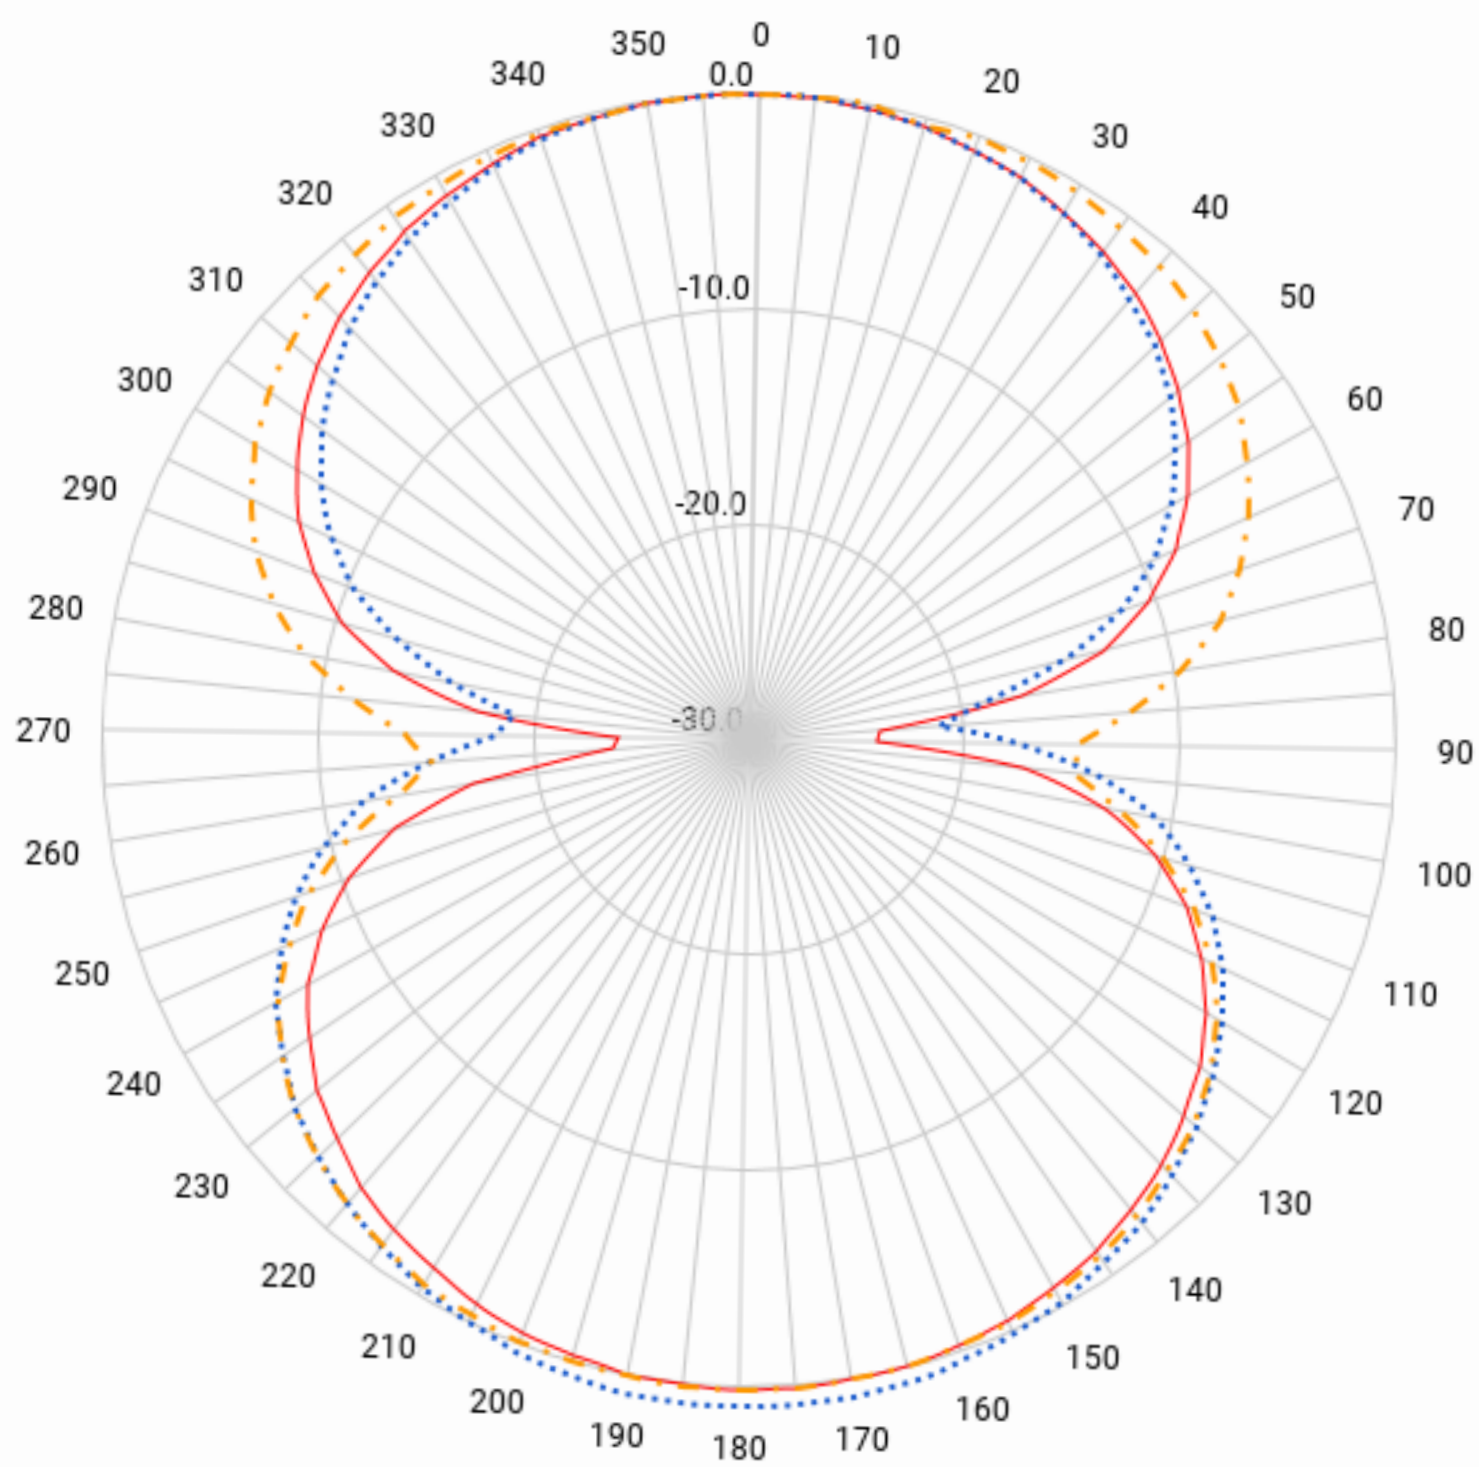

**Extinct Audio BM9 ribbon microphone - directivity response plots.**

Test date 15 October 2018

Red - 80 Hz; Blue - 125 Hz; Yellow - 200 Hz

Red - 400 Hz; Blue - 800 Hz; Yellow - 1000 Hz

Red - 2 kHz; Blue - 4 kHz; Yellow - 8 kHz

Red - 10 kHz; Blue - 12.5 kHz; Yellow - 16 kHz